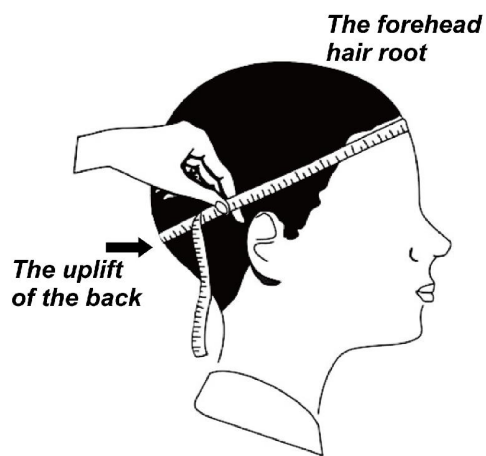

### *CUSTOM SIZE*

Our straw hat size available:

Toddler: 48-50cm

Kids: 50-52cm, 52-54cm, 54-56cm

Youth: 54-56cm

Adult: 56-58cm, 58-60cm, 60-62cm

Suitable for people of all ages, from youth to old age. The custom Toddler boy lifeguard straw hat provides excellent protection, whether you are a man, woman, toddler, kid, or Adult.

SHANGYI  
GARMENT

www.lifeguardhat.com

Please reference below size chart:

New born	around 34cm
0-3 Months baby	around 41cm
3-6 Months baby	around 44cm
6-12 Months baby	around 46cm
1-2 Years kids	around 48-50cm
3-6 Years kids	around 50-52cm
7-10 Years kids	around 52-54cm
10-16 Years kids	around 54-56cm
Adult women	around 55-58cm
Adult men	around 57-60cm
Unisex	around 58/58.5cm